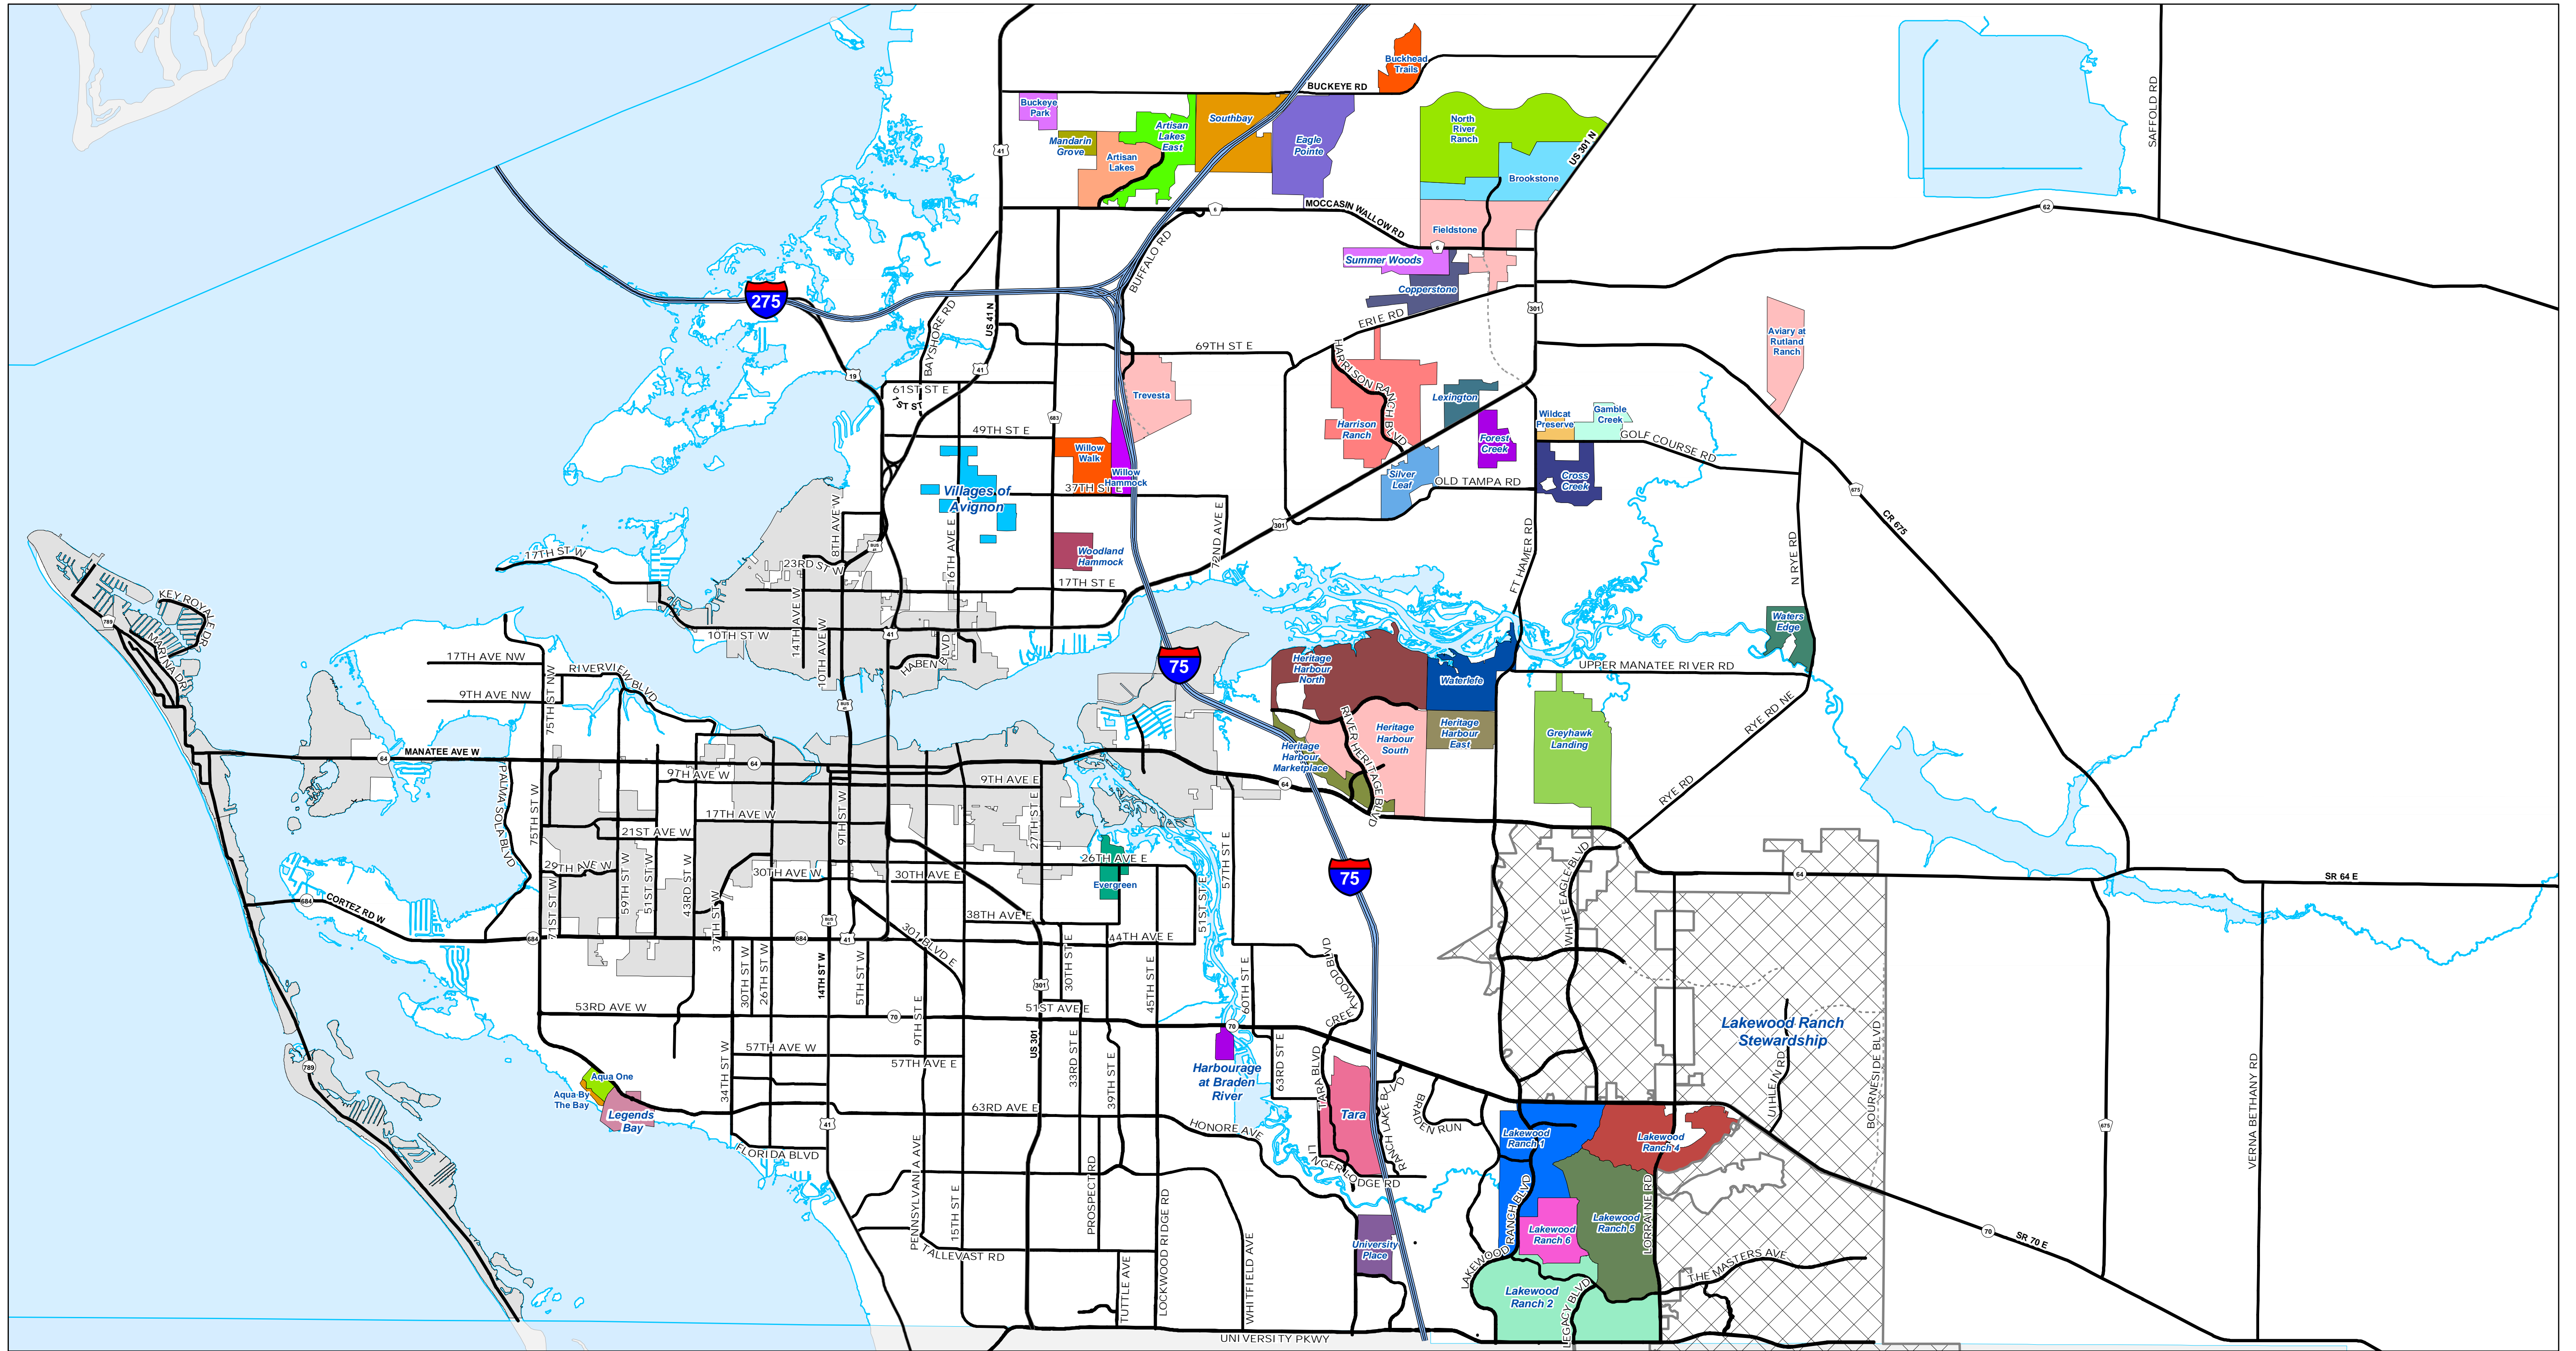

COMMUNITY DEVELOPMENT DISTRICTS (CDD)

Lakewood Ranch Stewardship District

City Boundaries

DATA SOURCE: FL DEPT OF ECONOMIC OPPORTUNITY
<http://specialdistrictreports.floridajobs.org/webreports/criteria.aspx>

LAST UPDATE: SEPT. 2019